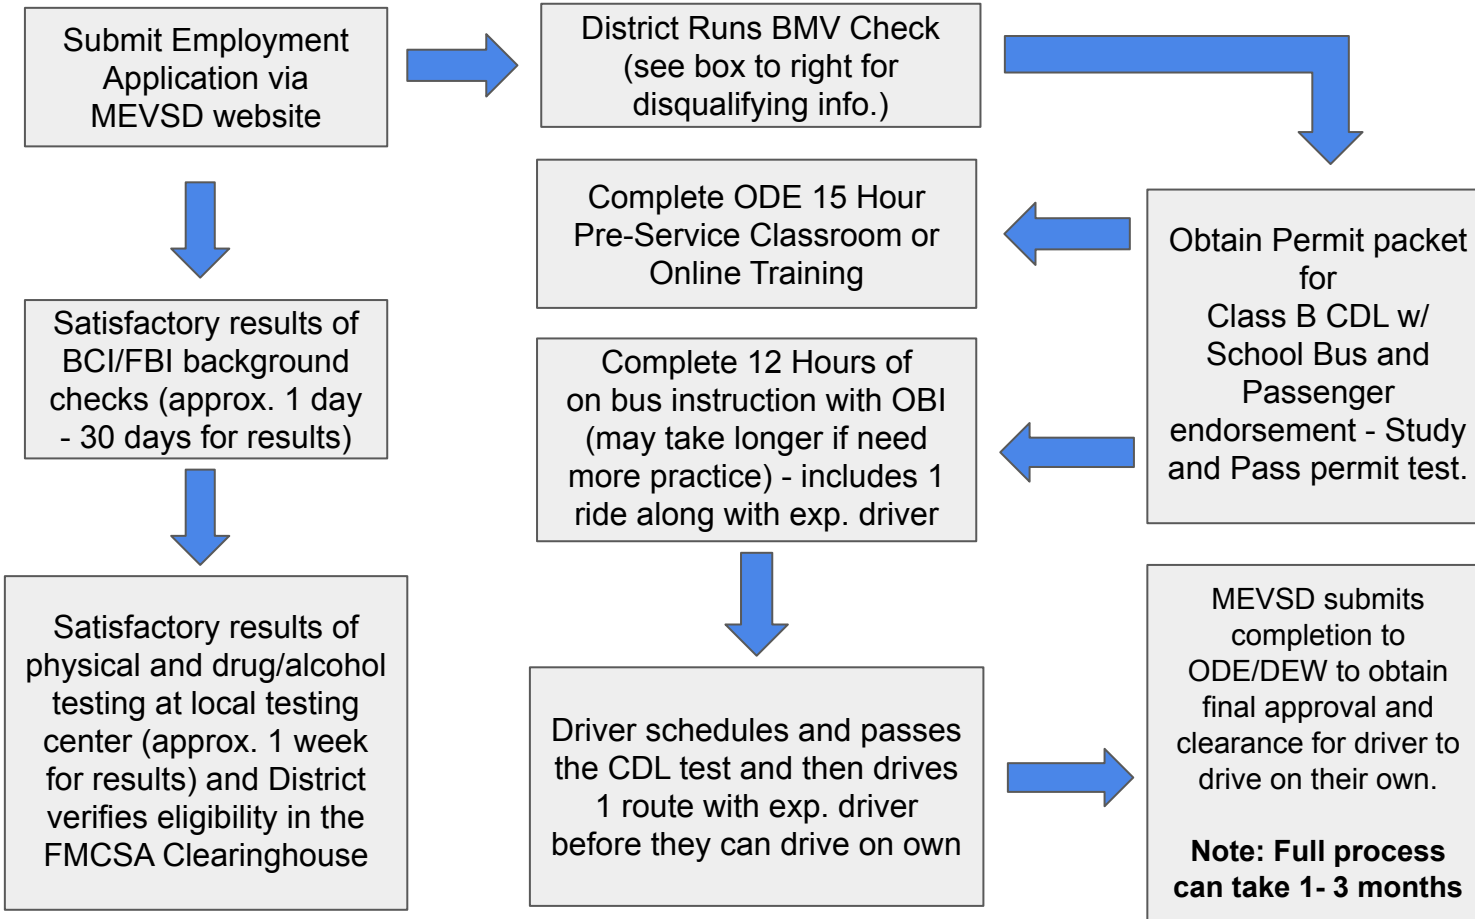

How to become a Bus Driver

ADDTL. INFORMATION

- BMV Disqualifying Criteria:**
- > 6 pts on DL in last 2 yrs.
 - Driving under the influence in last 10 years
 - > 2 serious traffic violations in last 2 years
 - No railroad violations in last year

- Other Requirements:**
- Must be 21 years of age
 - At least 2 years driving exp.
 - Satisfactory employment record
 - Physical req. to be able to get students off bus in emergency situations
 - Must recertify every 6 years

Pay Ranges:
\$20.96 to \$26.50 based on experience; plus full benefits package

What are the hours?
Hours vary from route to route but the average hours per day is 6 hours.